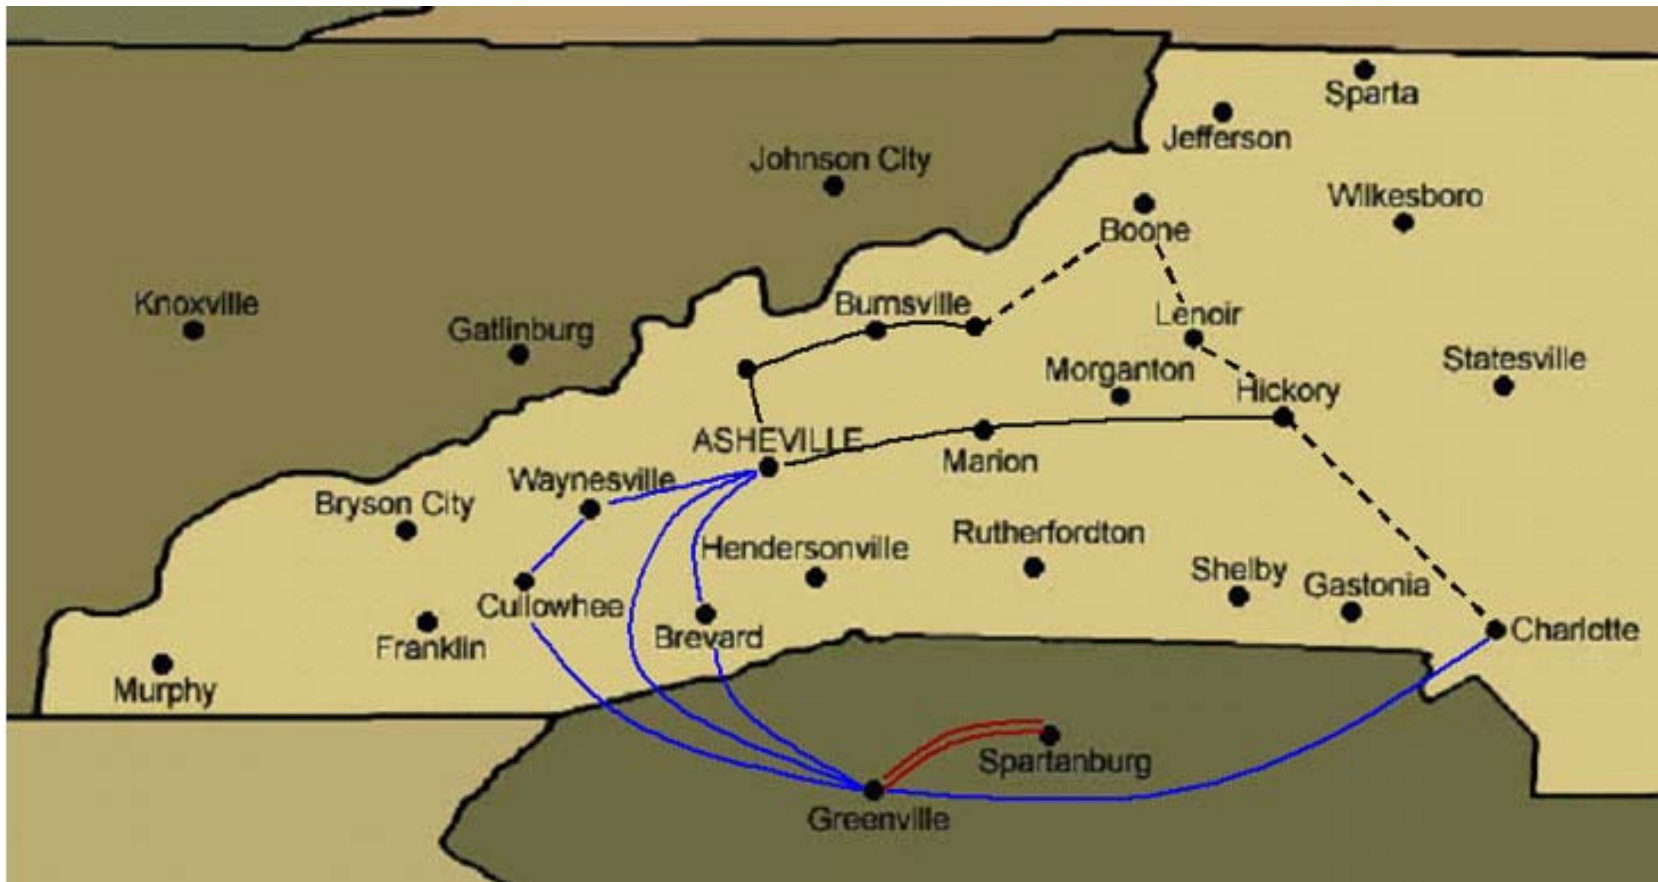

ERC Broadband

County	Zip Code	Assoc. City	Internet
Alleghany	28675	Sparta	x
Ashe	28694	West Jefferson	
Avery	28607-8	Boone	
Buncombe	28801-6, 288810	Asheville	x
Burke	28777	Spruce Pine	
Caldwell	28633, 28645	Lenoir	
Cherokee	28771	Robbinsville	
Clay	28771	Robbinsville	
Graham	28771	Robbinsville	
Haywood	28738, 28785, 28786	Waynesville	x
Henderson	27536, 27537	Brevard, Henderson	
Jackson	28723	Cullowhee	x
Macon	28771	Robbinsville	
Madison	28753, 28754	Marshall, Mars Hill	x
McDowell	28757	Montreat	
Mitchell	28705	Bakersville	
Polk	28782, 28722	Tryon, Columbus Lake Lure, Forest City	
Rutherford	28043, 28746	Robbinsville	
Swain	28711	Robbinsville	
Transylvania	28712	Brevard	
Watauga	28607-8	Boone	
Wilkes	28656, 28659, 28674	North Wilkesboro	
Yancey	28714	Burnsville	x

Services offered:

- Data Center Services
- High Performance Computing
- Internet

The Regional Telecom Broadband map statistics were generated using the Zip Codes from within the twenty-three regions serviced by AdvantageWest Economic Development Group and is not intended to be complete or absolute. Please contact the individual service provider with your service address for actual and additional availability of services.

ERC Broadband Geographical Footprint*

*Please note the above map is courtesy of ERC Broadband and can be directly viewed on the ERC Broadband website by going to the following URL:
<http://www.ercbroadband.org/centerpage.php?pagename=foot>